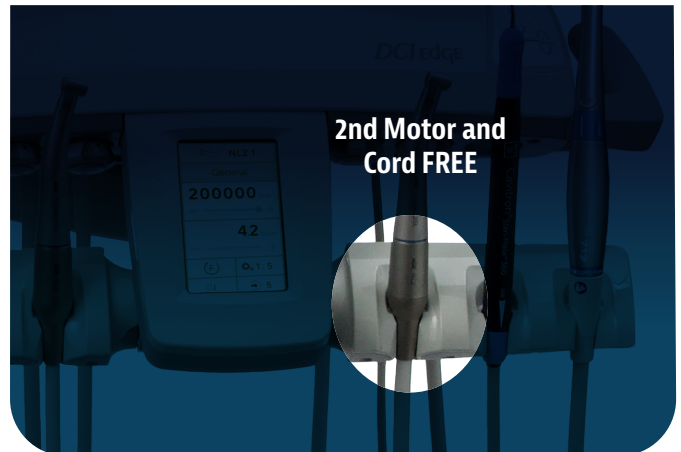

Double the POWER

Two powerful partners, DCI and NSK, are doubling the power with the introduction of the DCI Edge Series 5 **Plus** Delivery System with the Integrated NSK NLZ PRO motor and touchscreen with optional dual motor—a powerful addition to your dental practice! To kick off this product launch, we're including a **FREE NSK NLZ Electric Motor with your purchase**—giving you dual motor capabilities at no extra cost.

BUY

Series 5 **Plus** Delivery System with Integrated NSK NLZ PRO motor and touchscreen with optional dual motor.

GET

Your second NSK NLZ Electric Motor and Cord **FREE $2,180 VALUE**

Ask about additional savings with our exclusive NSK Handpiece Bundles with extended warranties!

CONTACT YOUR DCI EDGE REPRESENTATIVE | 1-800-624-2793 | dciedge.com

Terms and Conditions: Promotional offer valid for orders received by DCI between January 2 through June 30, 2026. Order must ship by July 31, 2026. Promotion is available in U.S. and Canada. Tiered Pricing Program can be applied. Offer not valid with National DSO Accounts. Promotional pricing shown in USD and may not be combined with other promotions. Promotion subject to discontinuation or change. PJT1335