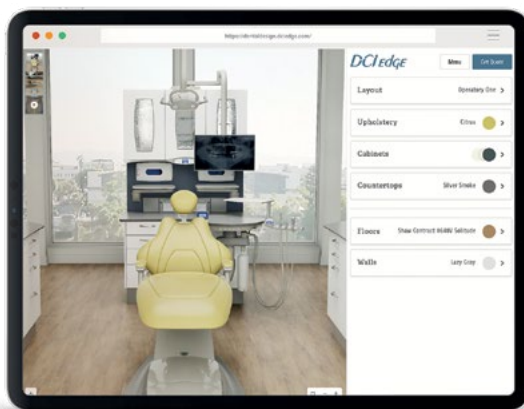

Frosty White Mirage

BUILD YOUR DREAM OPERATORY

READY TO DESIGN THE PERFECT OPERATORY?

We make it easy for you to bring your vision to life. Bright & bold or chic & savvy, we offer an extensive selection of upholstery, cabinet and countertop design options. If you can imagine it, we can supply it.