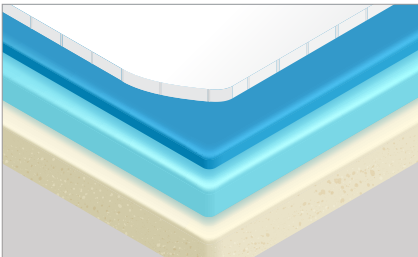

# ANNOUNCING THE PURE COMFORT SYSTEM

Purposely designed to provide optimal positioning for practitioners and ultimate comfort for patients.

**AirSoothe™ Massage:** Indulge in soothing air massage that enhances patient relaxation and comfort.

**Dynamic Headrest:** The dual articulating headrest combined with backrest scoop design optimize positioning for enhanced practitioner vision.

**Serenity Seating:** Enjoy premium comfort with four layers of specialized foam and padded armrests that provide superior support.