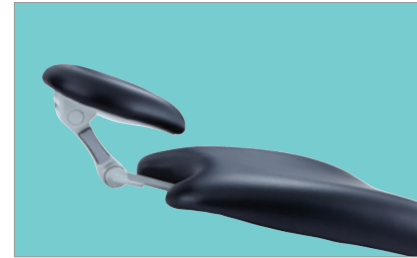

## EXPERIENCE AIRSOOTHE™ MASSAGE

Designed to prioritize patient comfort, this innovative option utilizes four proprietary air cushions to provide a relaxing experience that will leave your patients feeling rejuvenated and at ease. Now available on DCI Edge Series 5 dental chairs.

Turn the Airsoothe function on and off using an easily accessible switch.

**Dynamic Headrest:** The dual articulating headrest combined with backrest scoop design optimize positioning for enhanced practitioner vision.

**Serenity Seating:** Enjoy premium comfort with four layers of specialized foam and padded armrests that provide superior support.