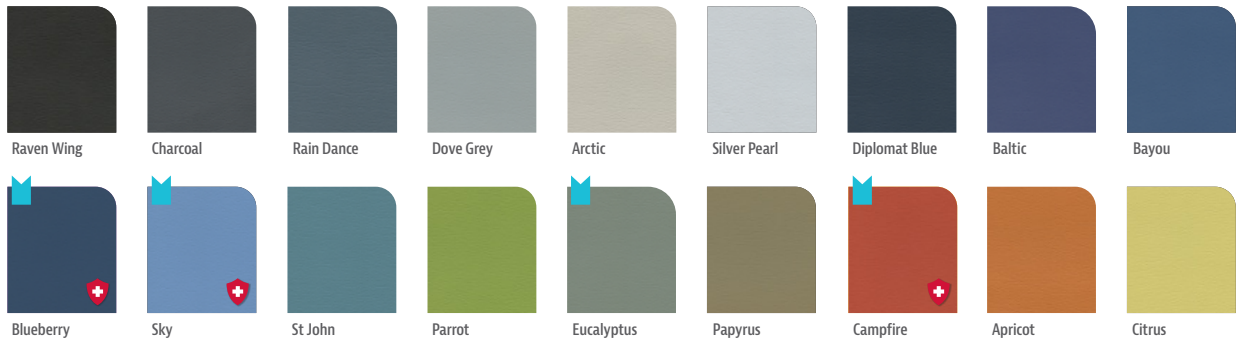

DCI edge

KID CUSHION

Making pediatric dentistry easier than ever

TRACKING CUSHION

Cushion moves with chair back keeping head in position

ADJUSTABLE STRAP

Allows cushion to fit on any chair

BOOSTING CARE AND COMFORT FOR YOUNG PATIENTS

ULTRALEATHER® \$560 | NAUGA SOFT \$460

KID CUSHION

Available in multiple colors!

Ultraleather® \$560

PEARLIZED

Nauga Soft \$460